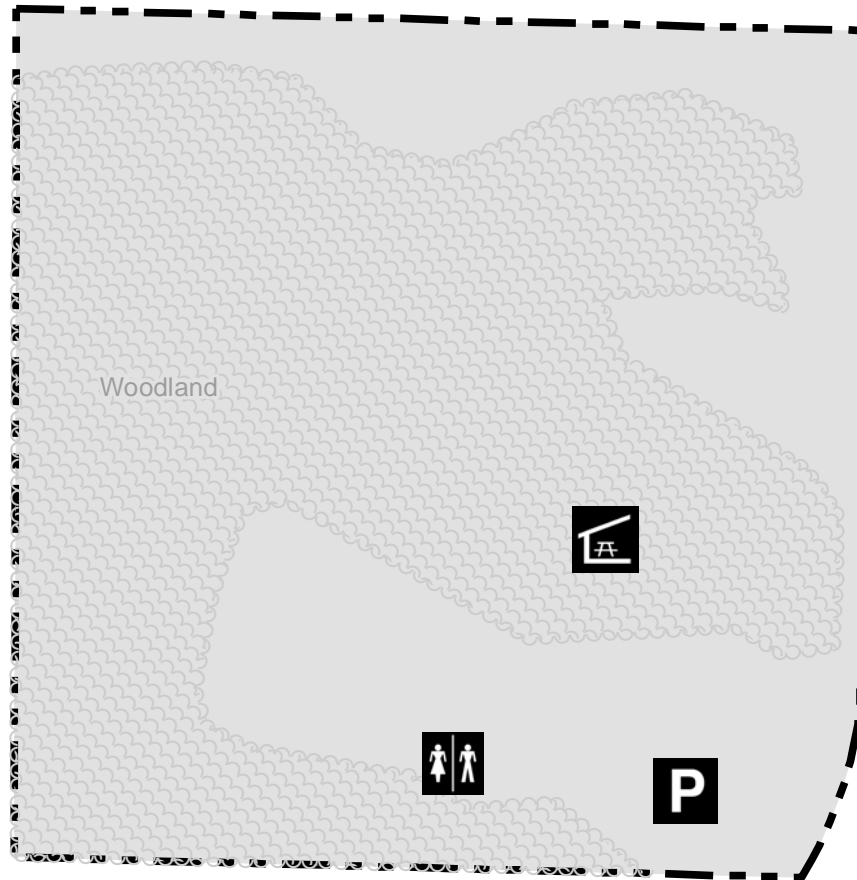

# FISH LAKE COUNTY PARK

7841 Fish Lake Rd  
Sauk City, WI 53583

Dane County Parks Main Office: 608-224-3730  
Parks Website: [www.countyofdane.com/lwrp/parks](http://www.countyofdane.com/lwrp/parks)

Park Boundary	Canoe Launch
Parking	Fishing
Shelter	Boat Launch (no permit required) Gas motors prohibited.
Restrooms	

Fish Lake Rd

**FISH LAKE**

Boat Launch

Latitude: 43° 17' 09"  
Longitude: -89° 39' 36.7"