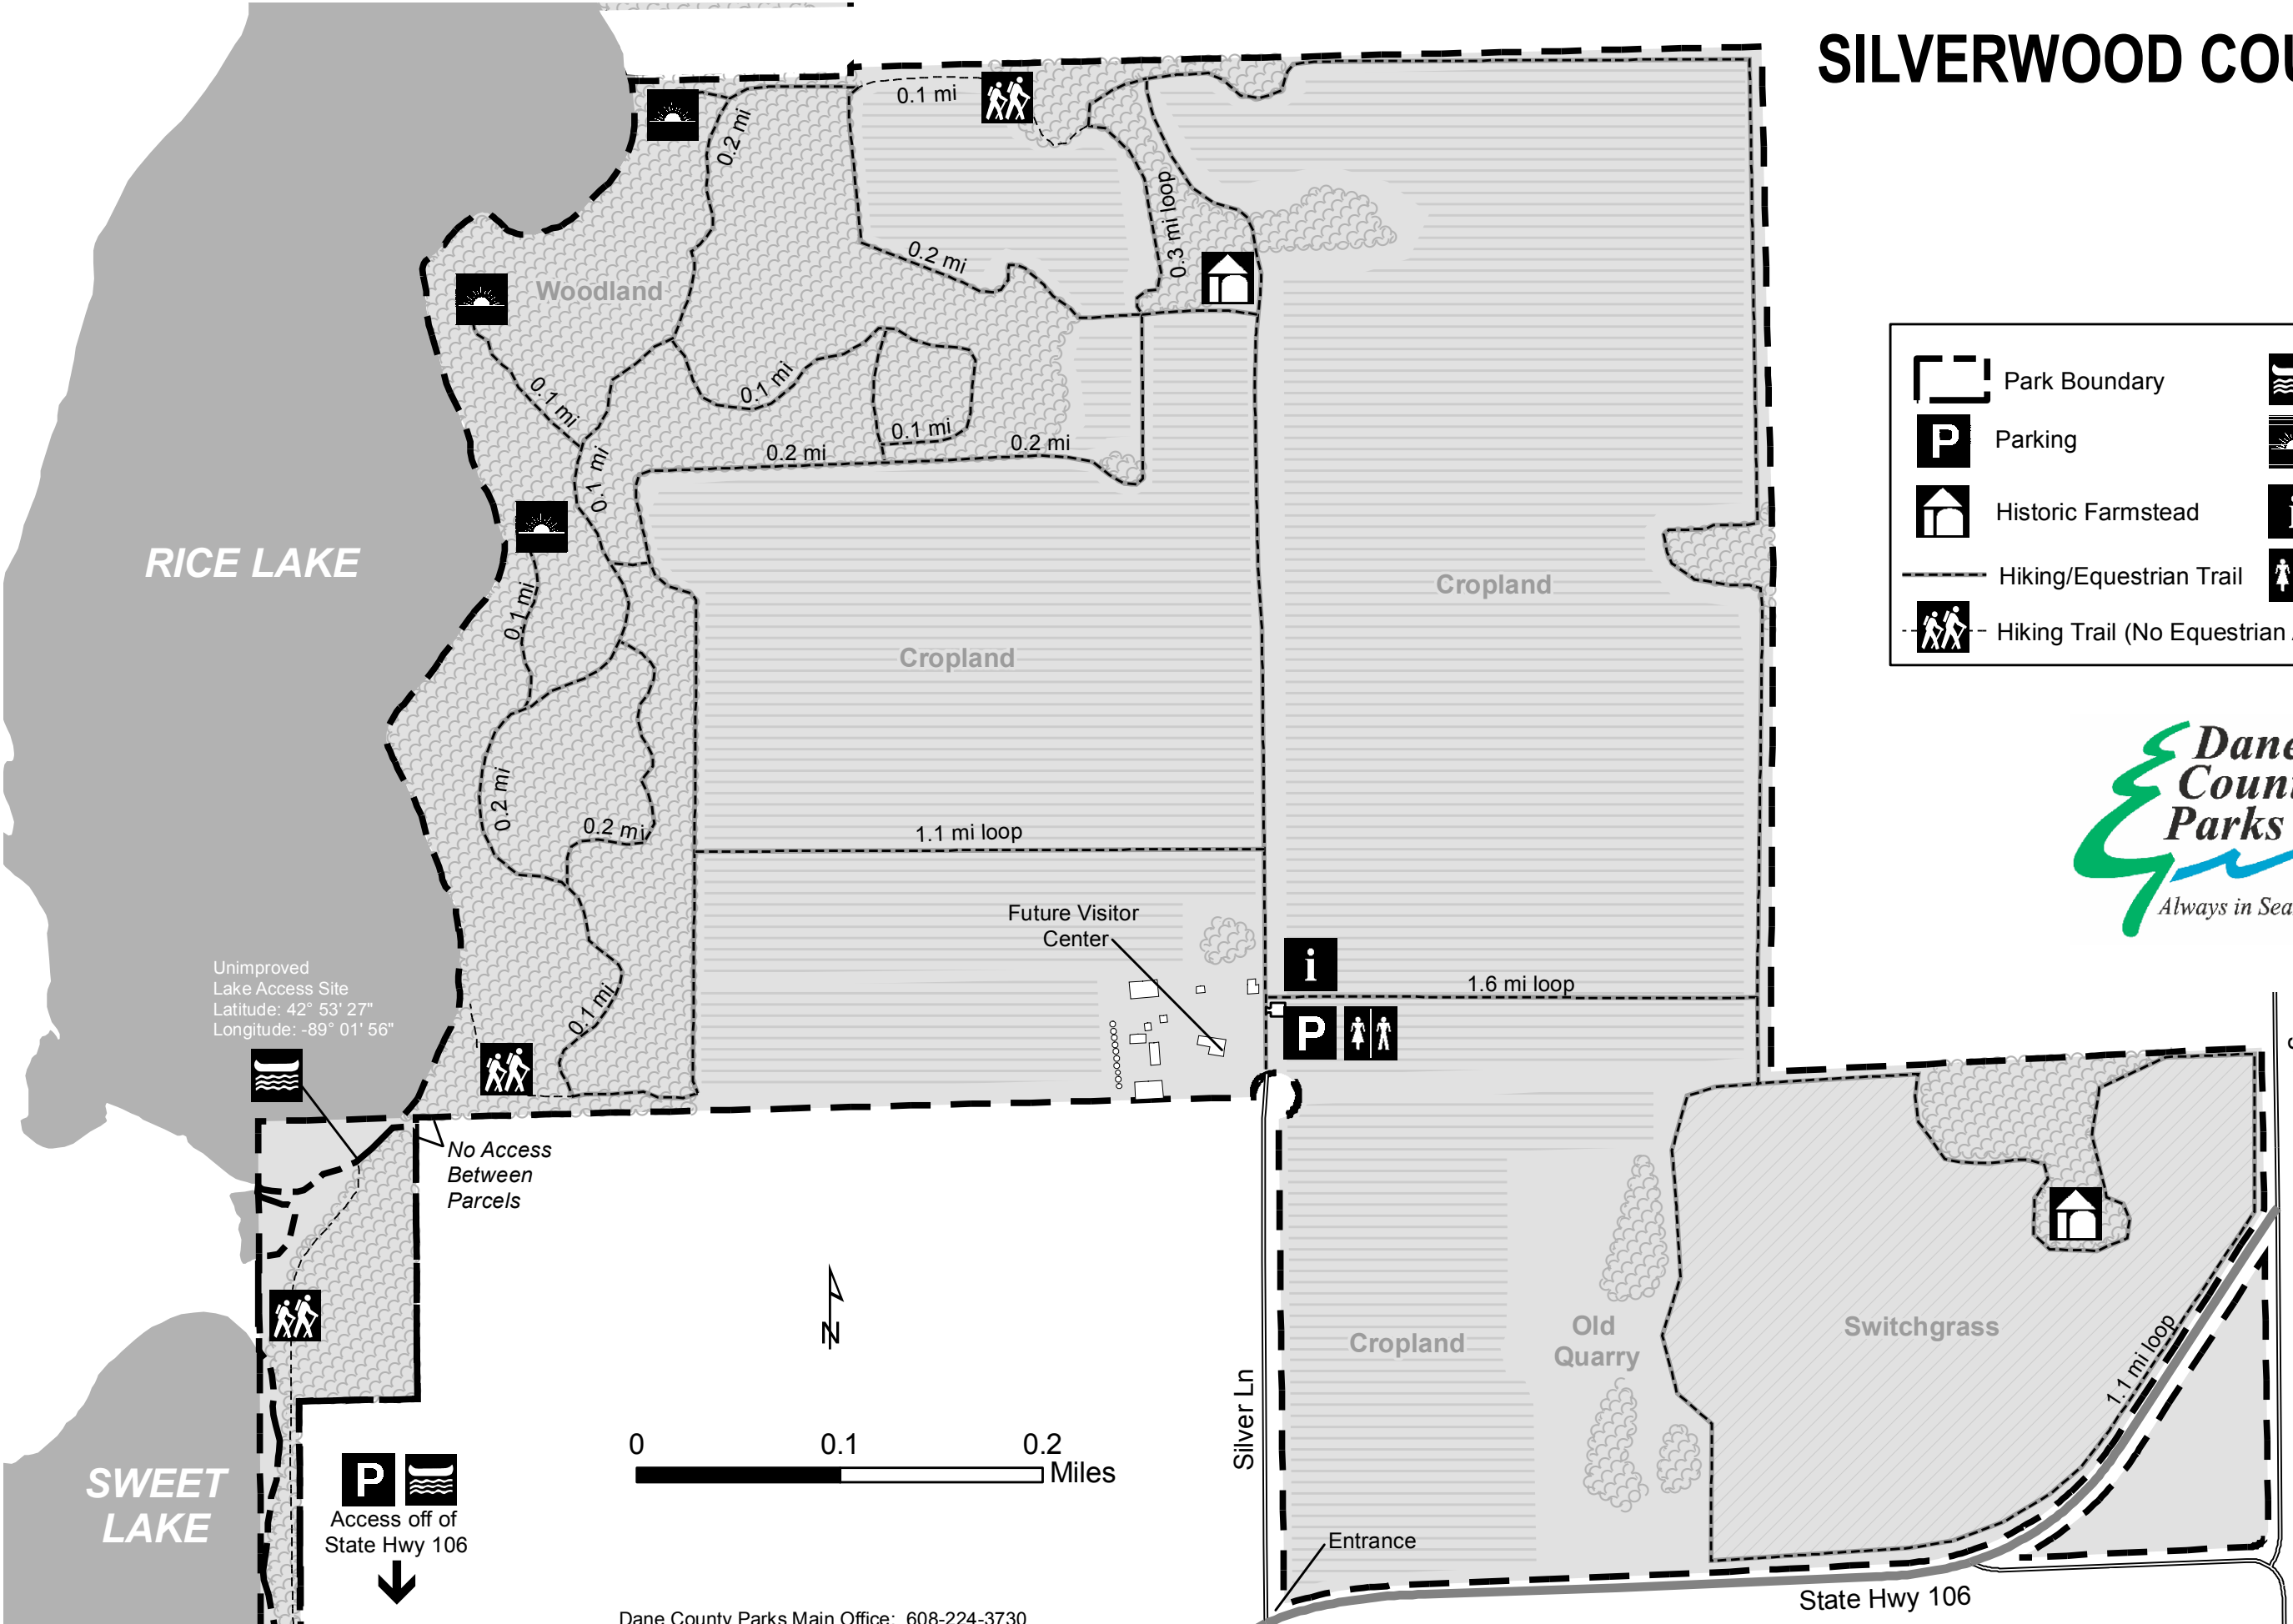

SILVERWOOD COUNTY PARK

771 Silver Lane
Edgerton, WI 53534

	Park Boundary		Lake Access Site
	Parking		Scenic Overlook
	Historic Farmstead		Information Kiosk
	Hiking/Equestrian Trail		Restroom Facility
	Hiking Trail (No Equestrian Access)		

Unimproved Lake Access Site
Latitude: 42° 53' 27"
Longitude: -89° 01' 56"

No Access Between Parcels

Access off of State Hwy 106

Dane County Parks Main Office: 608-224-3730
Parks Website: www.danecountyparks.com