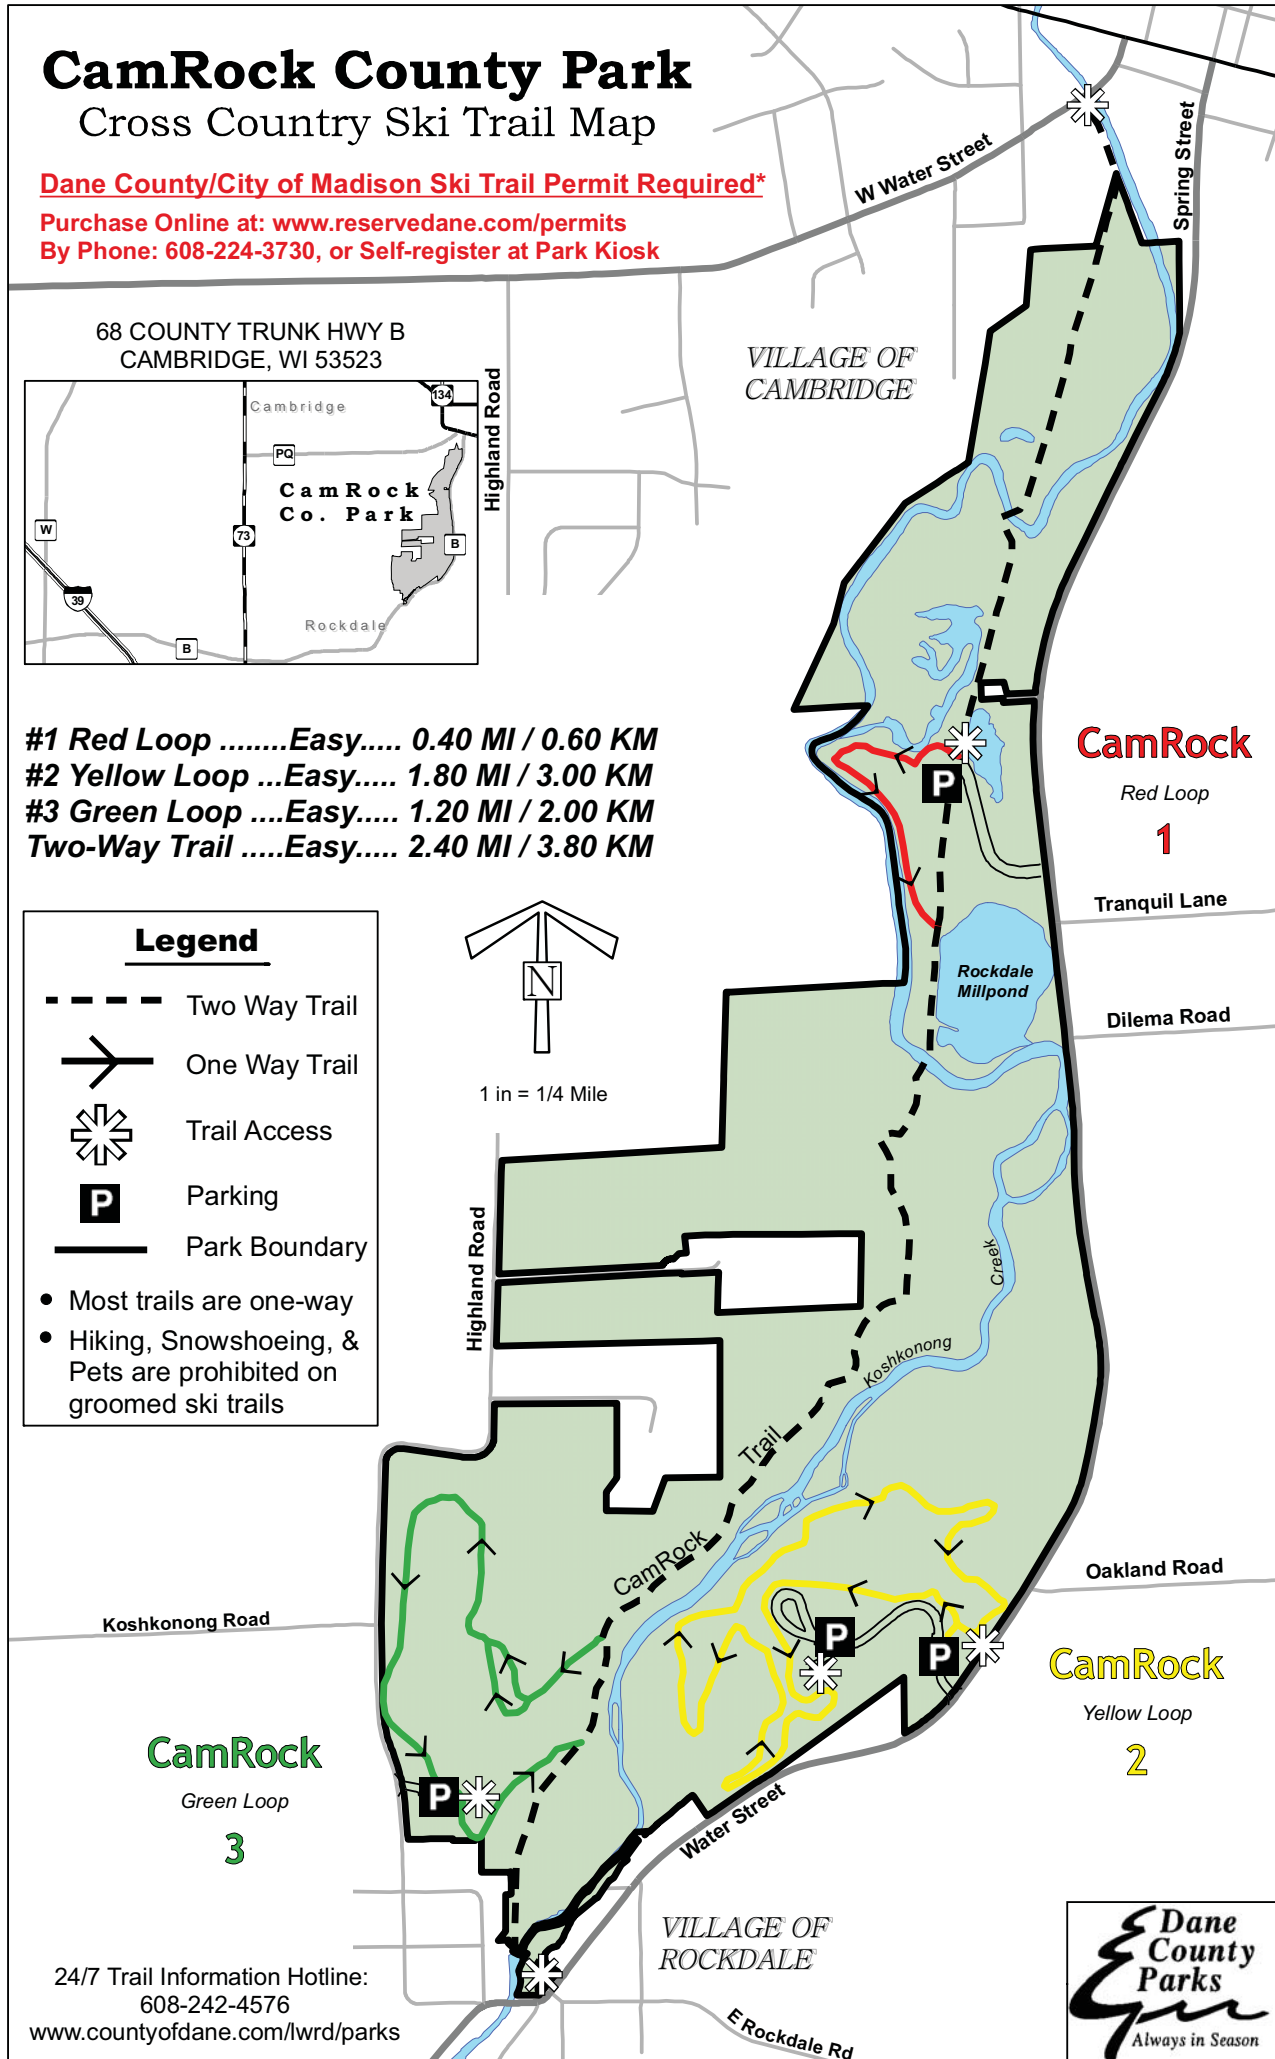

## Cross Country Ski Trail Map

**Dane County/City of Madison Ski Trail Permit Required\***

Purchase Online at: [www.reservedane.com/permits](http://www.reservedane.com/permits)  
 By Phone: 608-224-3730, or Self-register at Park Kiosk

- #1 Red Loop** .....Easy..... 0.40 MI / 0.60 KM
- #2 Yellow Loop** ...Easy..... 1.80 MI / 3.00 KM
- #3 Green Loop** ....Easy..... 1.20 MI / 2.00 KM
- Two-Way Trail** .....Easy..... 2.40 MI / 3.80 KM

**Legend**

- Two Way Trail
- One Way Trail
- Trail Access
- Parking
- Park Boundary

- Most trails are one-way
- Hiking, Snowshoeing, & Pets are prohibited on groomed ski trails

24/7 Trail Information Hotline:  
 608-242-4576  
[www.countyofdane.com/lwrp/parks](http://www.countyofdane.com/lwrp/parks)