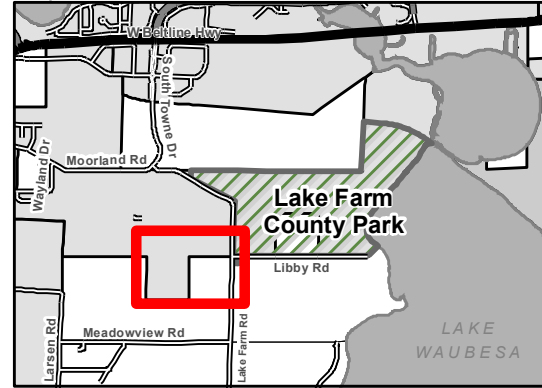

# Capital Springs Recreation Area Disc Golf & Dog Exercise Area

## Explanation

- Kiosk
- W Waste Receptacle
- G Gate
- Fence
- Limestone Path
- Native American Effigy Mounds
- Fairway
- Parking Lot and Road
- Woods
- Wetland

## Map Location

0 100 200 300 Feet

**Disc Golf Course**

Capital

City

Trail

**Dog Exercise Area**  
(~ 24 acres)

**Small Dog Area**  
(~ 3 acres)