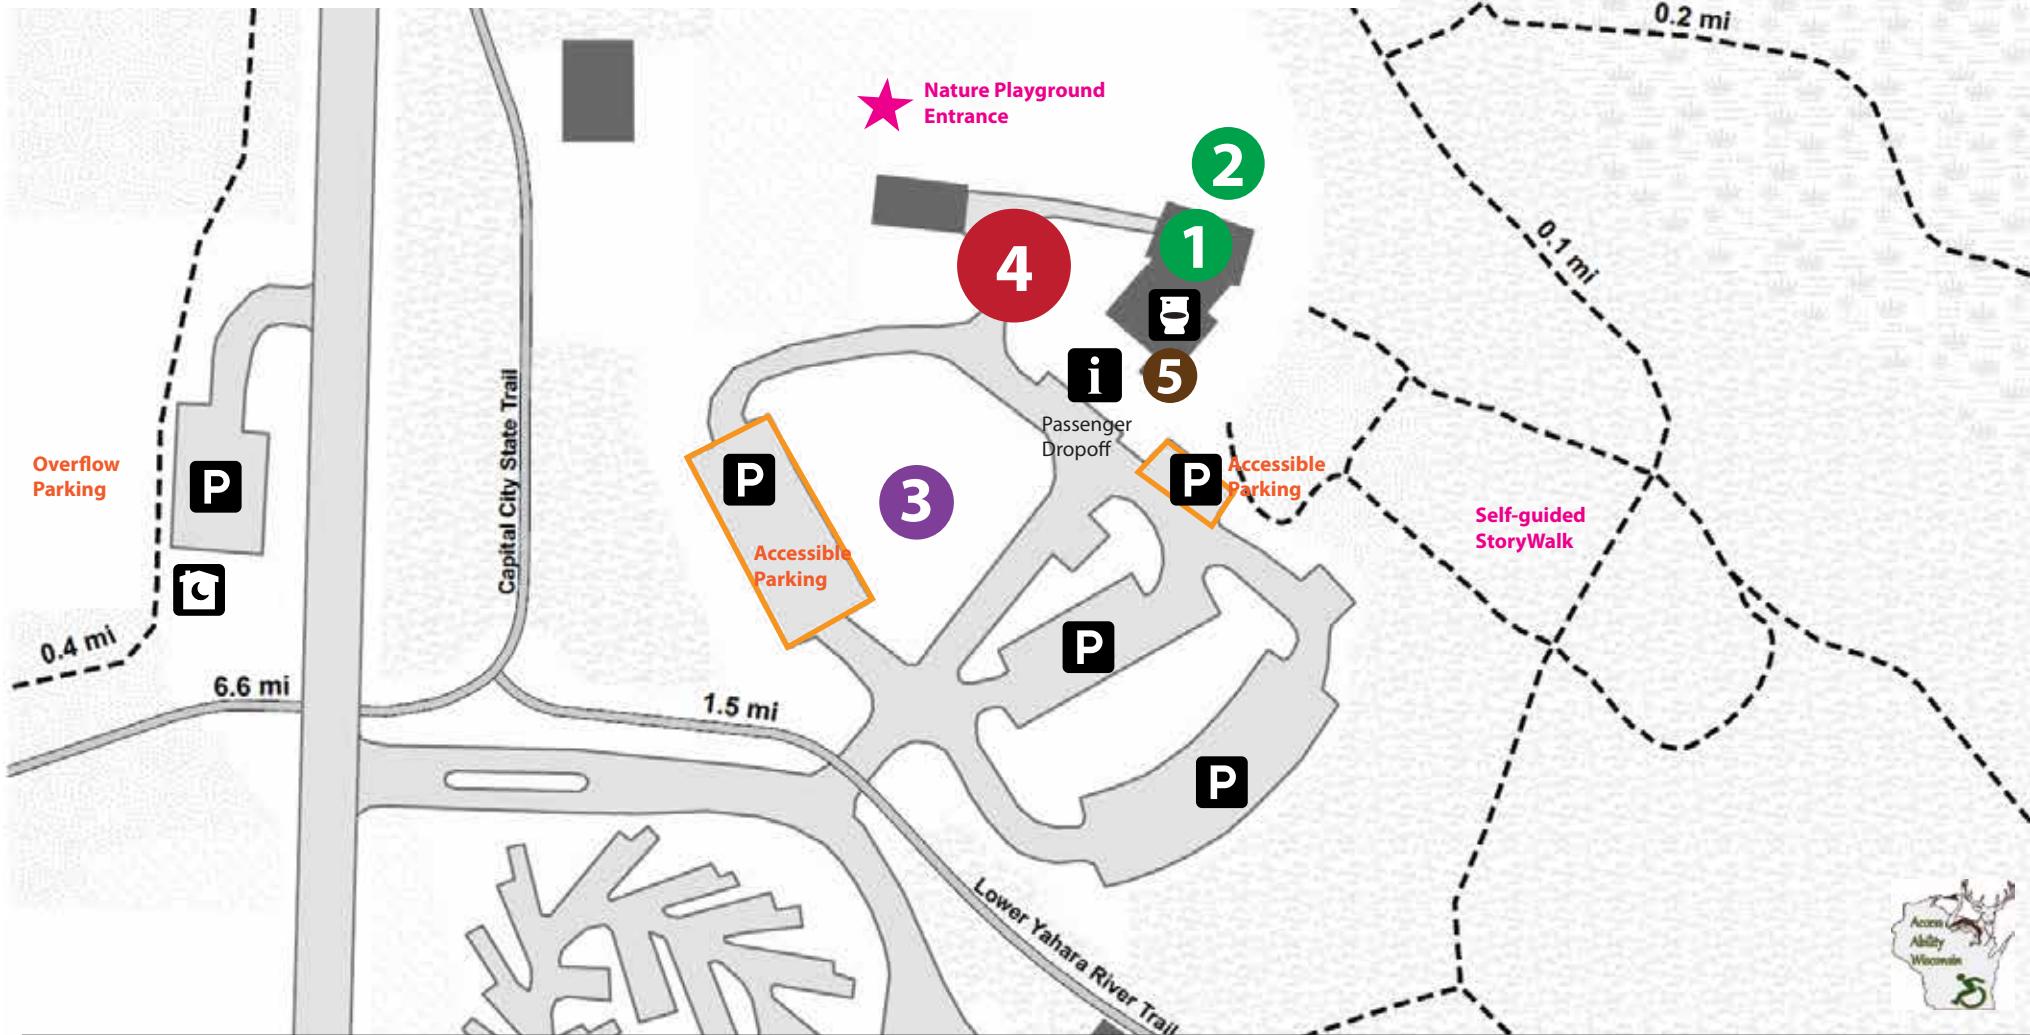

Environmental Fun Fair Event Map

1 Lower Level - inside

- Face Painting & Nature Crafts
- Live Animals
- Diagnostic Laboratory with Microscope
- Biofacts & Animal Adaptations
- Smoothie Pike & Healthy Parks
- LED Bugs
- Recycling Game
- Induction Cooktop Demonstration

2 Back Patio

- Rainfall Simulator
- Living Lockets & Prairie Seed Starter Kits
- Birds of Stewart Park
- Disc Golf & Water Mister

3 Oak Tree

- Campint Demo
- Bird and Nature Activities
- Read to a Pup
- MCM Roadshow

4 Red Barn & Playground

- Hiking Stick Decoration
- Camping Demo
- Meet a Park Ranger
- Trash Lab
- Monona Library Book Bike
- Slip n' Slide

5 Building Entrance

- Restrooms
- Benches
- Bird Banding and Tracking

i Informaton Tent

- Event Maps
- All-Terrain Wheelchair Checkout
- Spanish Interpreters