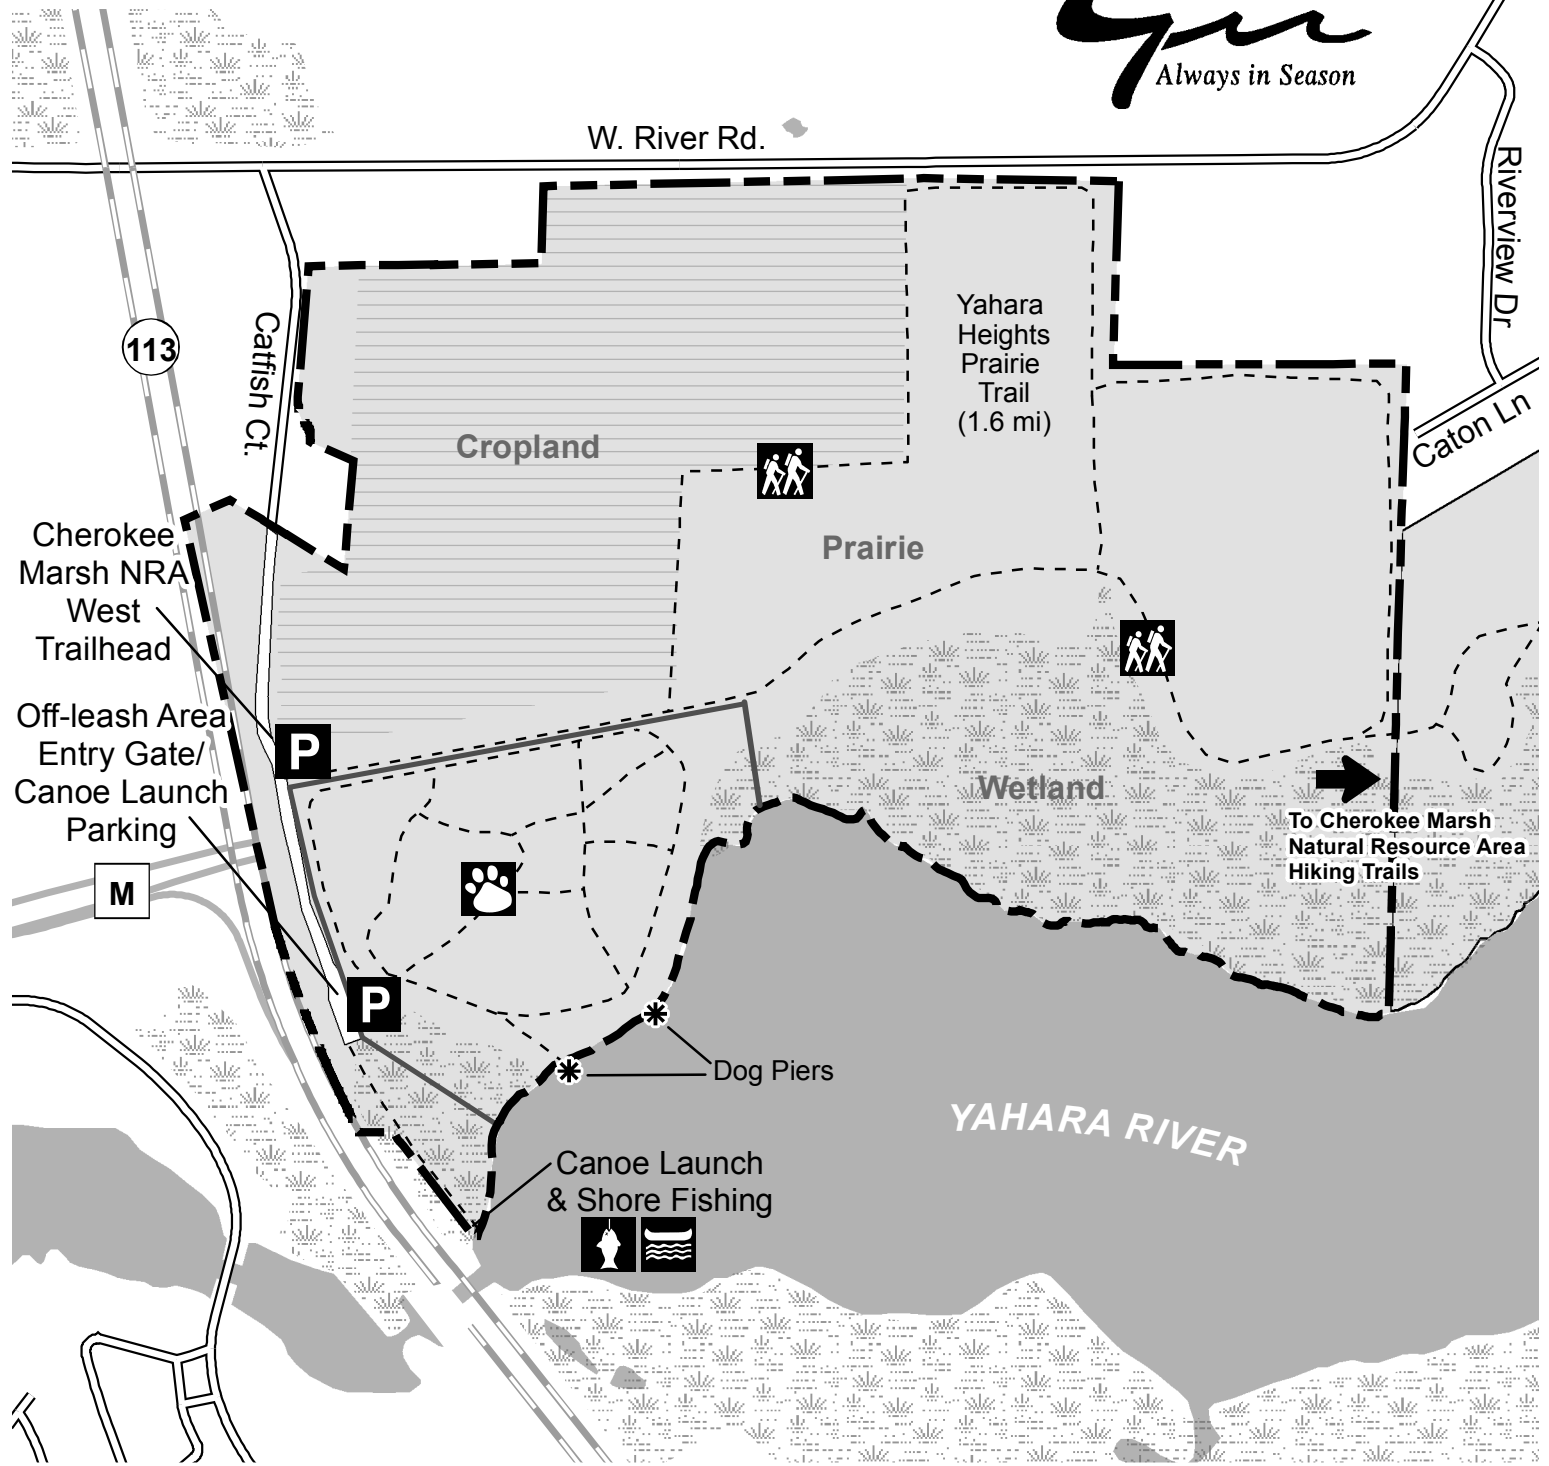

YAHARA HEIGHTS COUNTY PARK

Park Entrance: Catfish Court
 Waunkakee, WI 53597

| | | |
|--------------------------------------|-------------------------------|--------------|
| Park Boundary | Parking | Fishing |
| Natural Resource Area (NRA) Boundary | Hiking Trail | Canoe Launch |
| Hiking Trails | Dog Exercise Area (off-leash) | |
| Dog Park Fence | | |