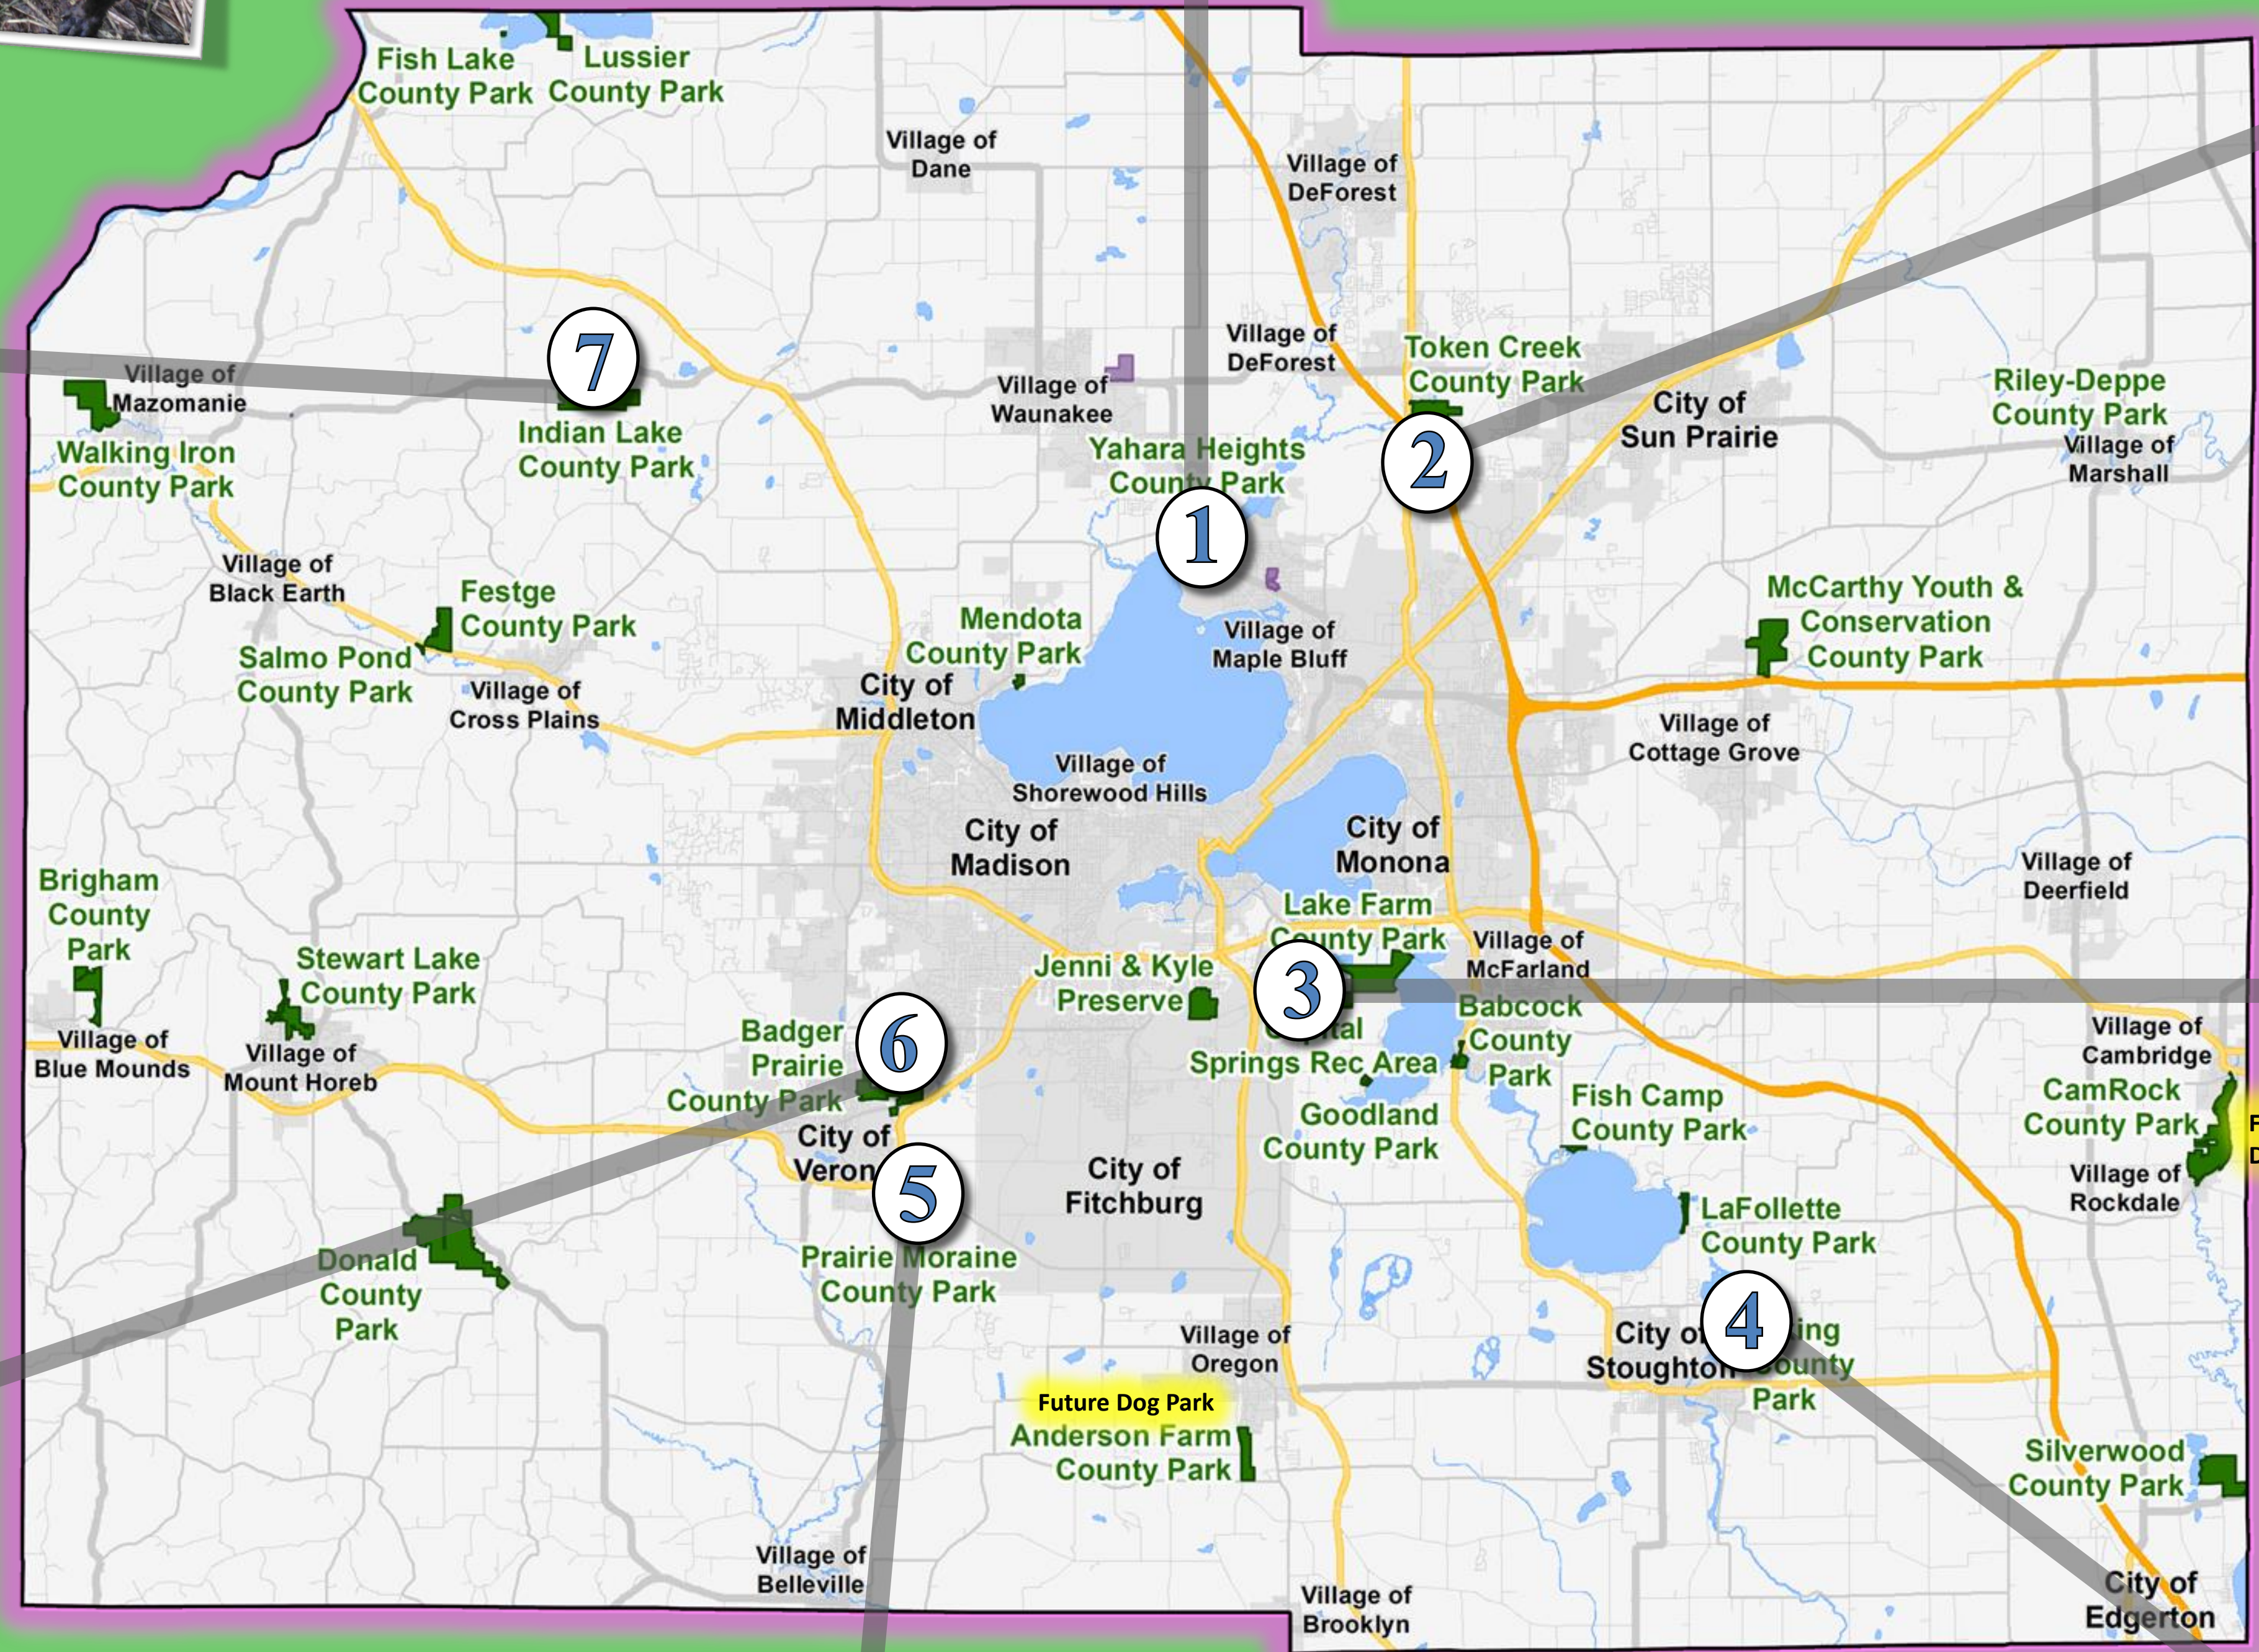

Come visit...

www.danecountyparks.com

The Dog Parks of Dane County Parks

Enjoy Dane County's seven "off-leash" Dog Parks. Note that dogs are welcome at all County Parks with a daily or annual dog permit. Acres listed are acres of off-leash dog exercise areas.

Yahara Heights County Park

20 ac

- River access/pier
- Grass area; picnic tables
- Wood chip trails

Token Creek County Park

38 ac

- Includes a 5-acre small dog area
- Meadow area
- Wood chipped trails
- Agility equipment
- Picnic tables

Indian Lake County Park

42 ac

- Open meadow area (not fenced)
- Signed boundary area
- Lake access

Capital Springs Recreation Area

25 ac

- Includes a 5-acre small dog area
- Hard surface trail
- Prairie area
- Play field

Badger Prairie County Park

12 ac

- Includes a 1-acre small dog area
- Hard surface trail
- Play equipment, grass areas
- Picnic tables

Prairie Moraine County Park

79 ac

- Unit of the Ice Age National Scenic Trail
- Meadow/forest w/ hills
- Small open play area
- Wood chipped trails