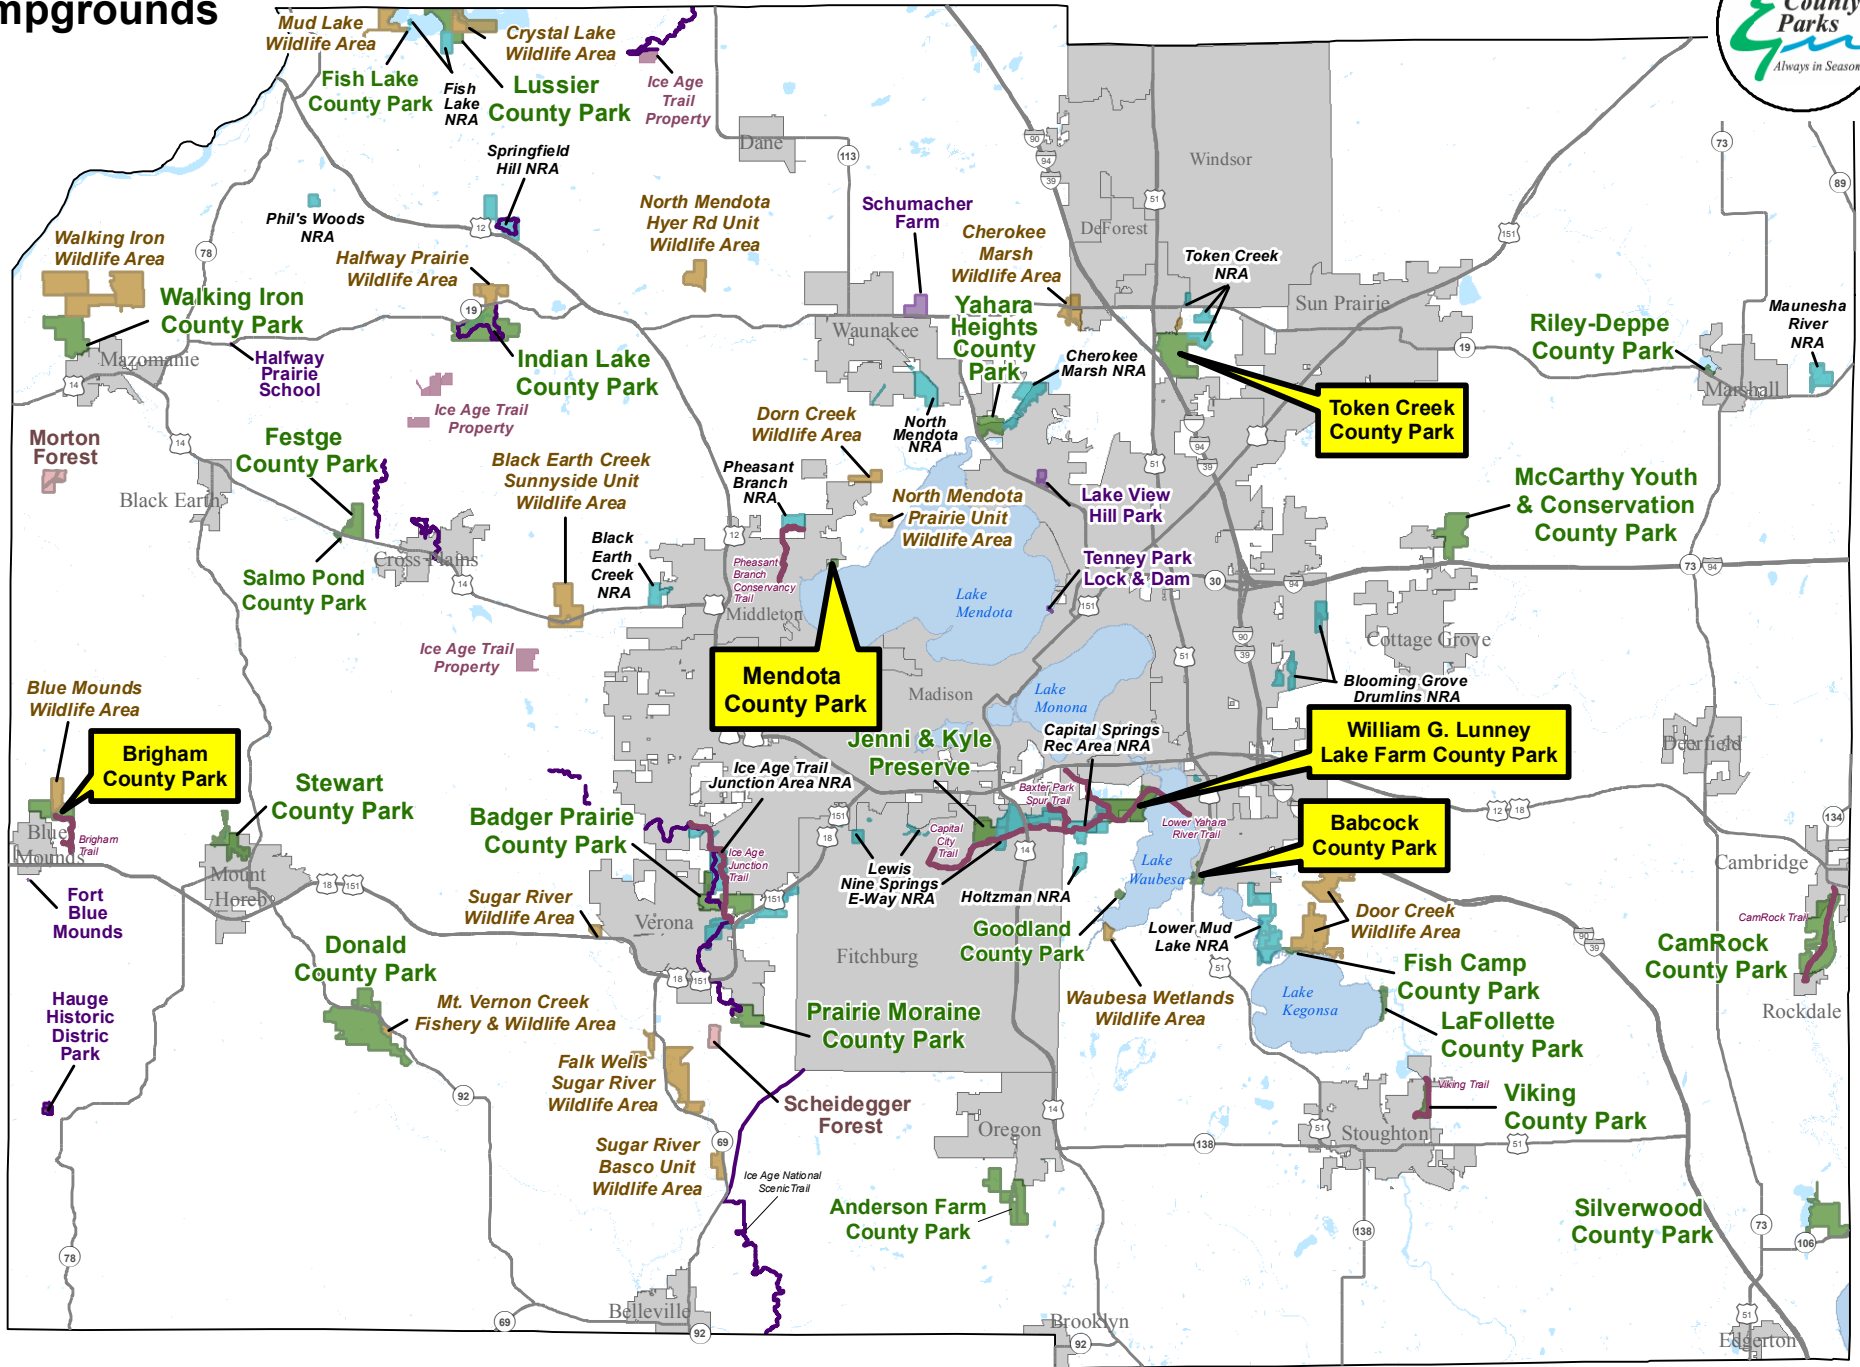

Dane County Park System Campgrounds

- Recreation Park
- Historical/Cultural Site
- Natural Resource Area
- Forest
- Wildlife Area
- City/Village
- Trails