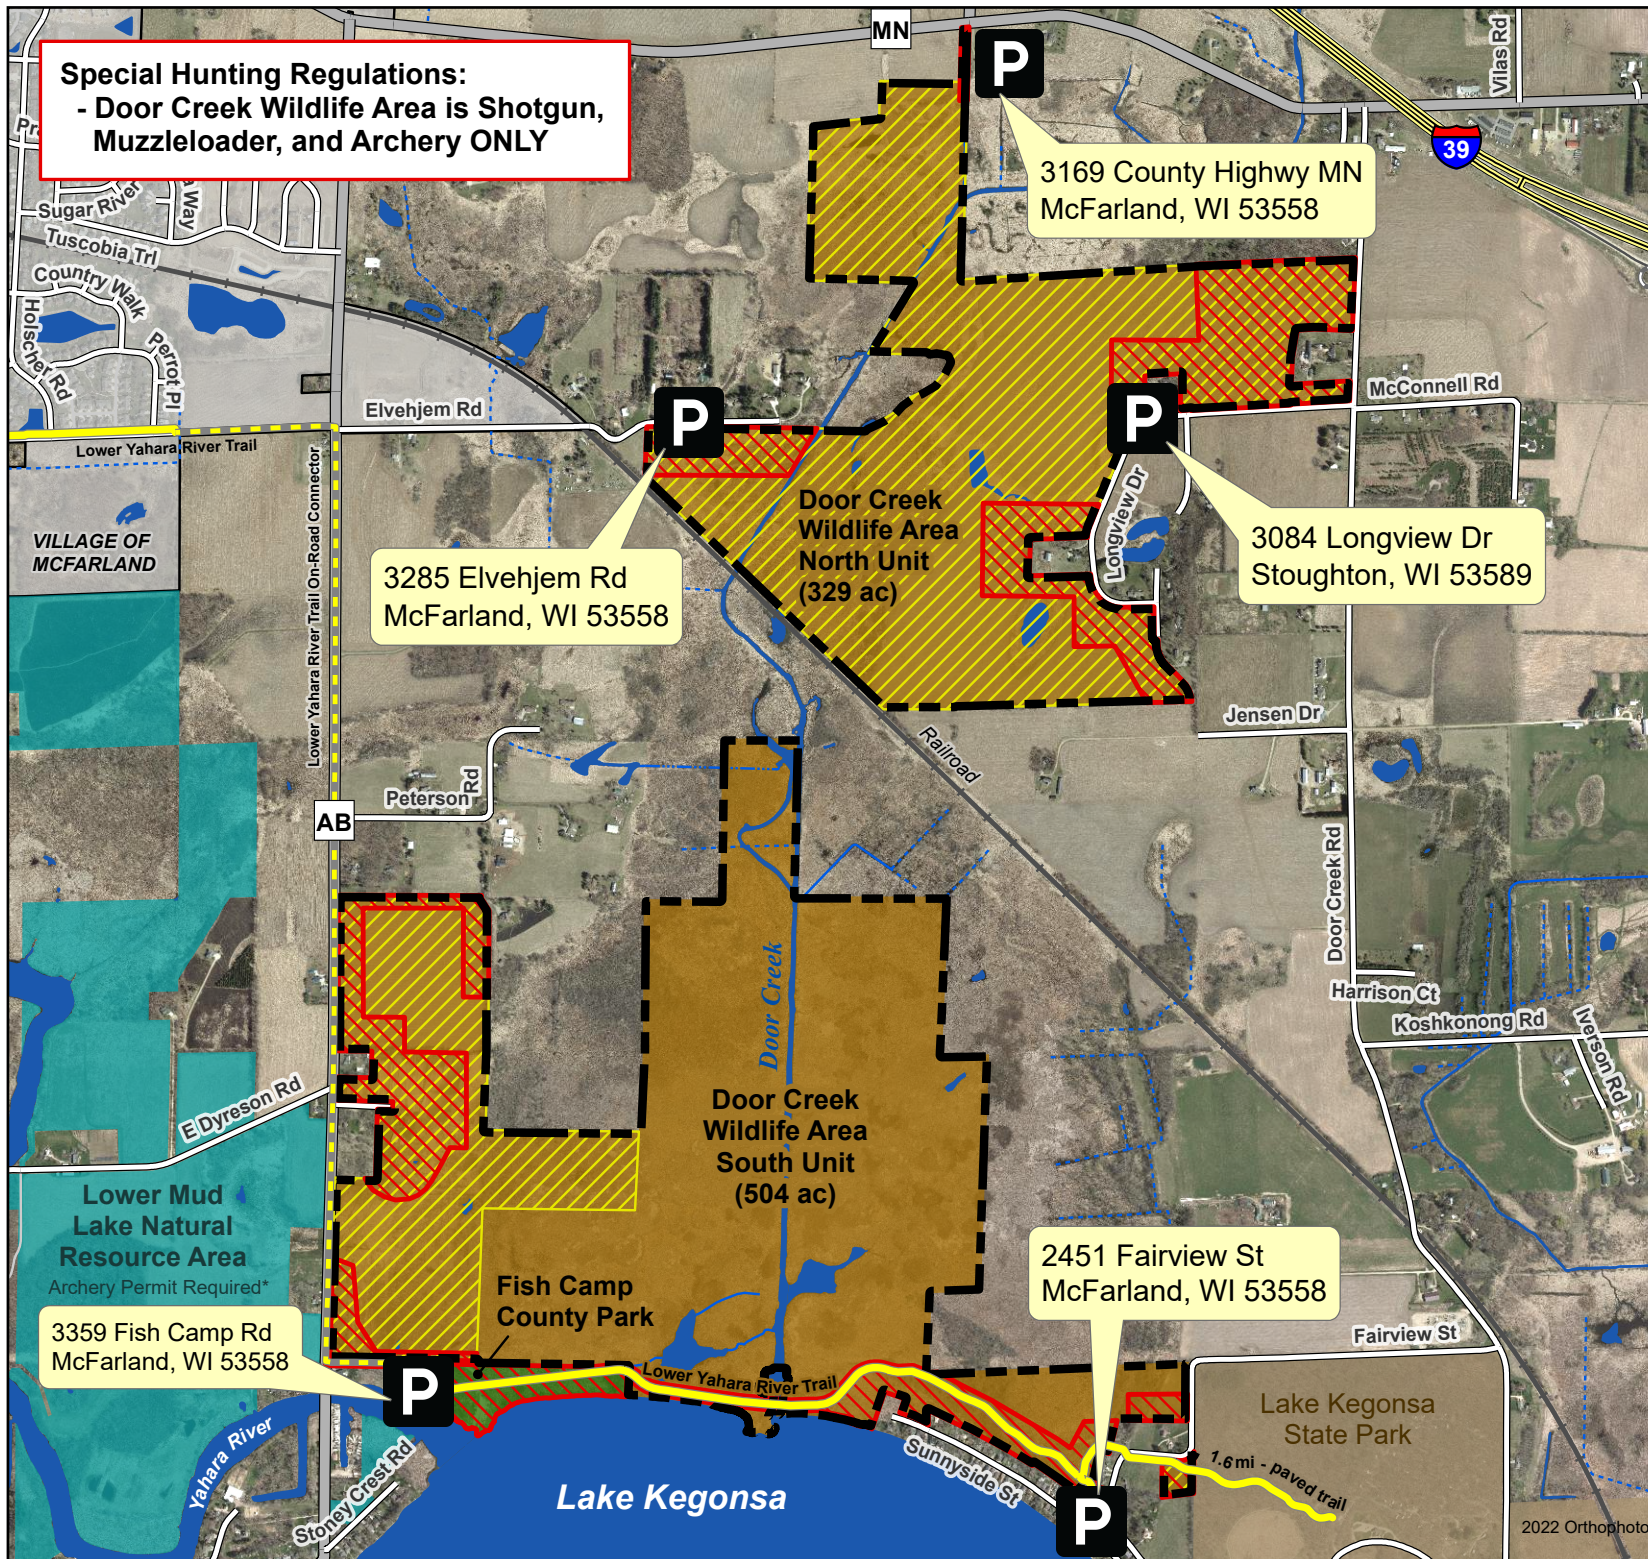

Special Hunting Regulations:
 - Door Creek Wildlife Area is Shotgun, Muzzleloader, and Archery ONLY

Door Creek Wildlife Area

833 acres

-  Property Boundary
-  No Shooting
-  No Trapping
-  No Trapping or Shooting
-  Parking
-  Lower Yahara River Trail
-  Lower Mud Lake Natural Resource Area*
*Hunting by Limited Access Archery Permit Only
-  DNR Public Land

0 500 1,000 Feet

Location in Dane County

Dane County
 Land & Water Resources Department
 August 2024

3169 County Highway MN
 McFarland, WI 53558

3285 Elvehjem Rd
 McFarland, WI 53558

3084 Longview Dr
 Stoughton, WI 53589

2451 Fairview St
 McFarland, WI 53558

3359 Fish Camp Rd
 McFarland, WI 53558

Door Creek Wildlife Area
 North Unit
 (329 ac)

Door Creek Wildlife Area
 South Unit
 (504 ac)

Fish Camp
 County Park

Lake Kegonsa
 State Park

Lake Kegonsa

2022 Orthophoto