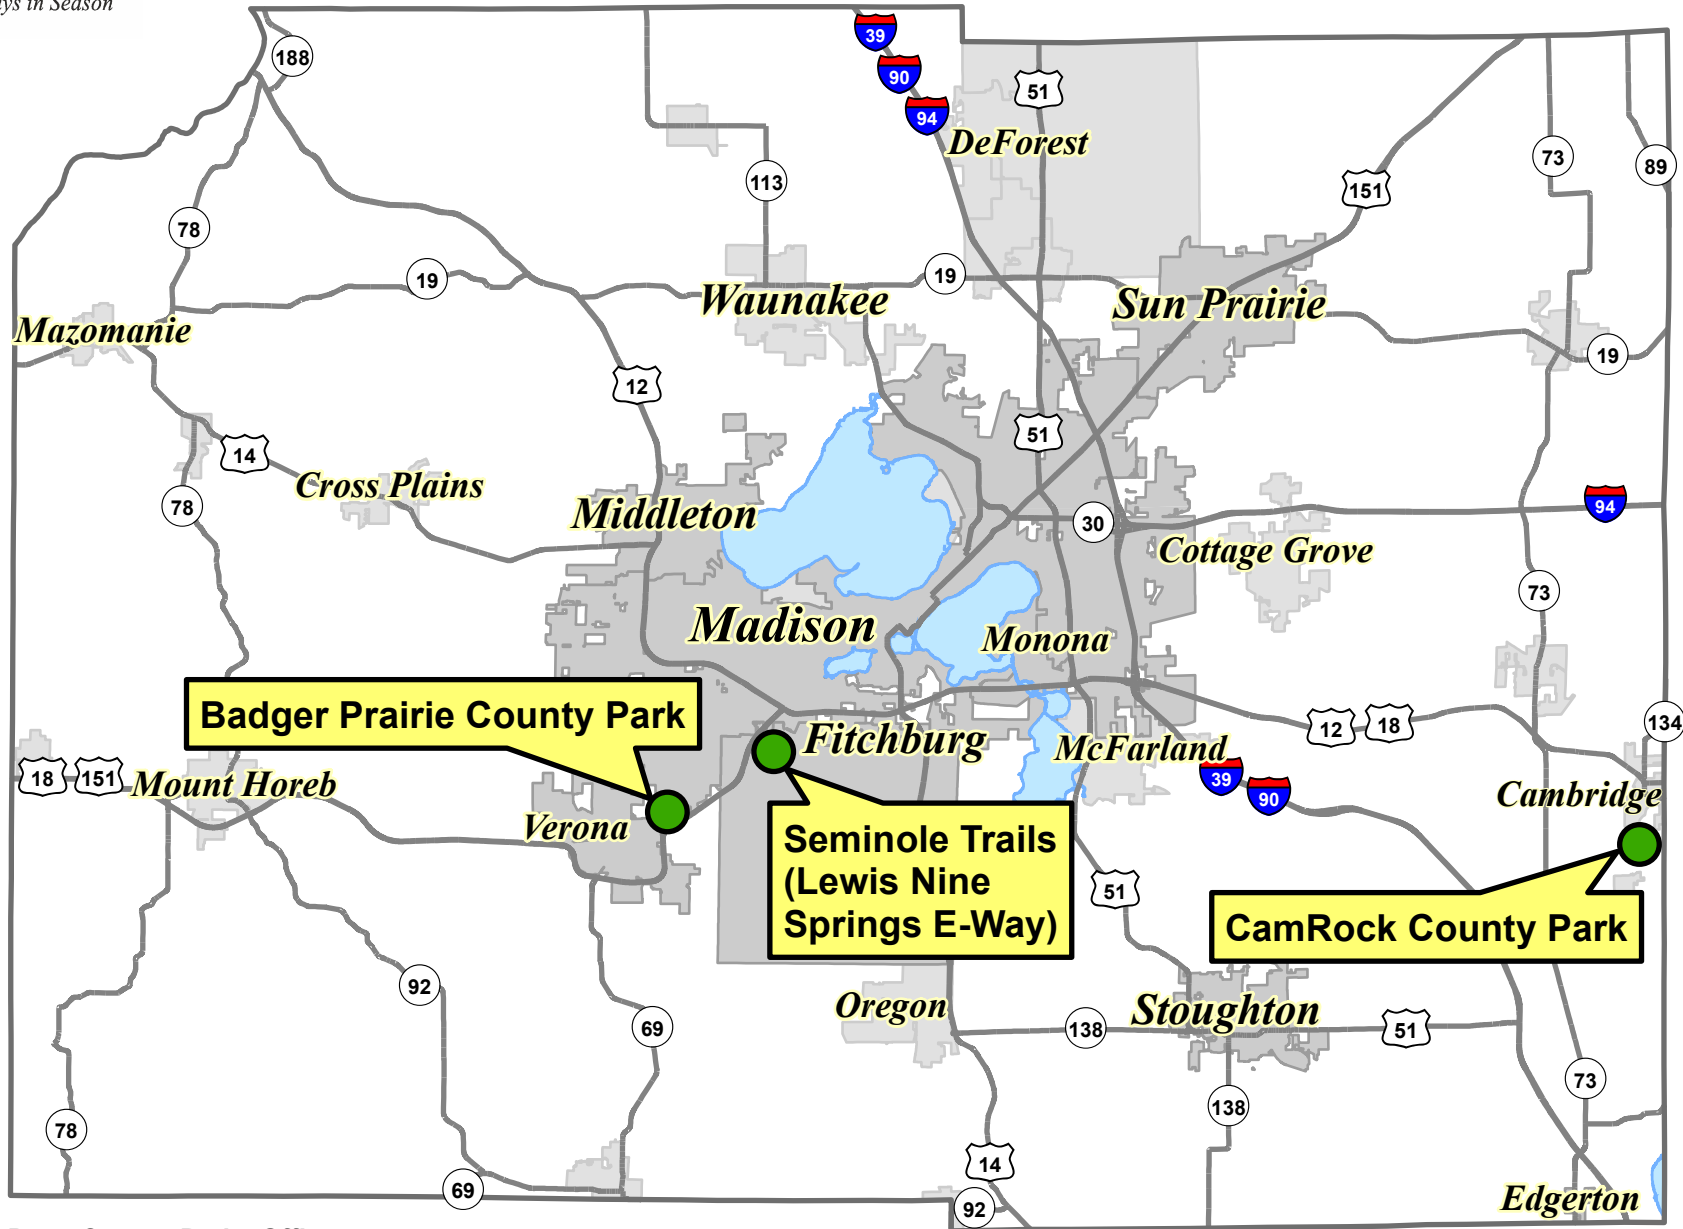

Mountain Biking Locations

in the Dane County Park System

Dane County Parks Office
5201 Fen Oak Drive, Room 208
Madison, WI 53718
Phone: (608) 224-3730
danecountyparks.com