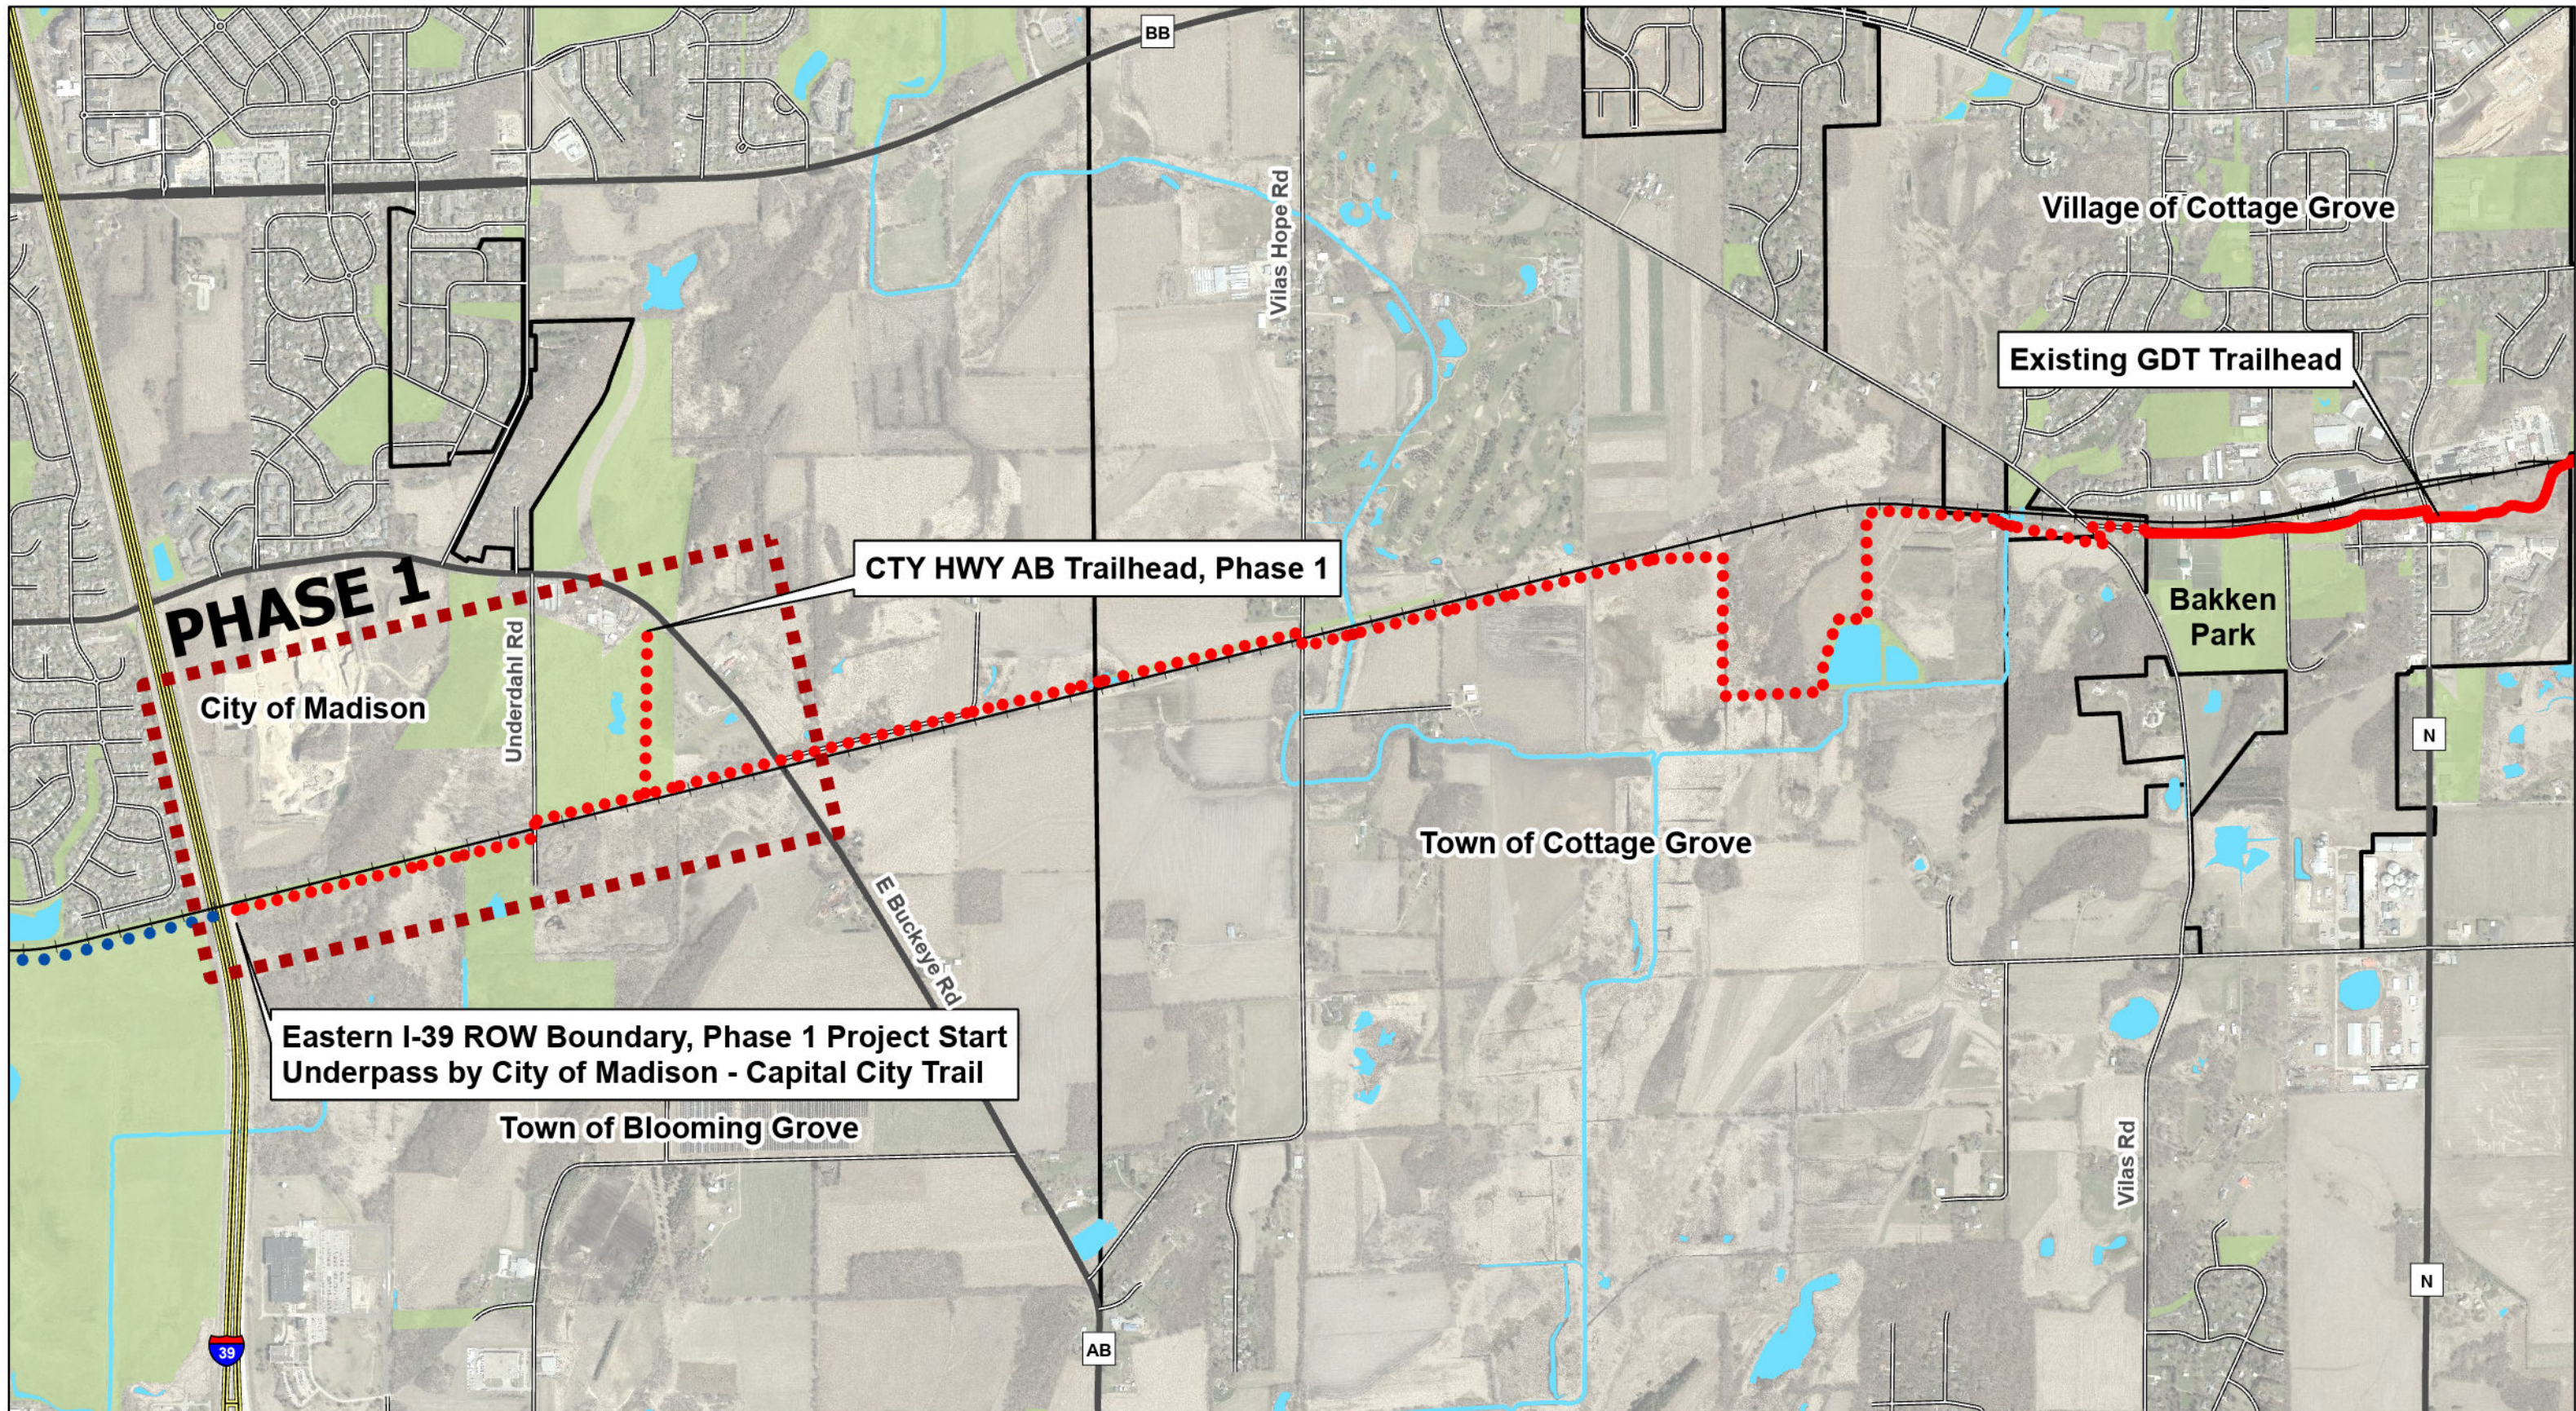

# Glacial Drumlin Connector Trail: Project Area Overview Map

## Legend

..... Proposed Trail Alignment;  
Exact alignment to be determined

..... Connector trail by City of Madison

— Existing Glacial Drumlin Trail

Map created: 11/16/2015

Map edited: 12/11/2024

Not to Scale