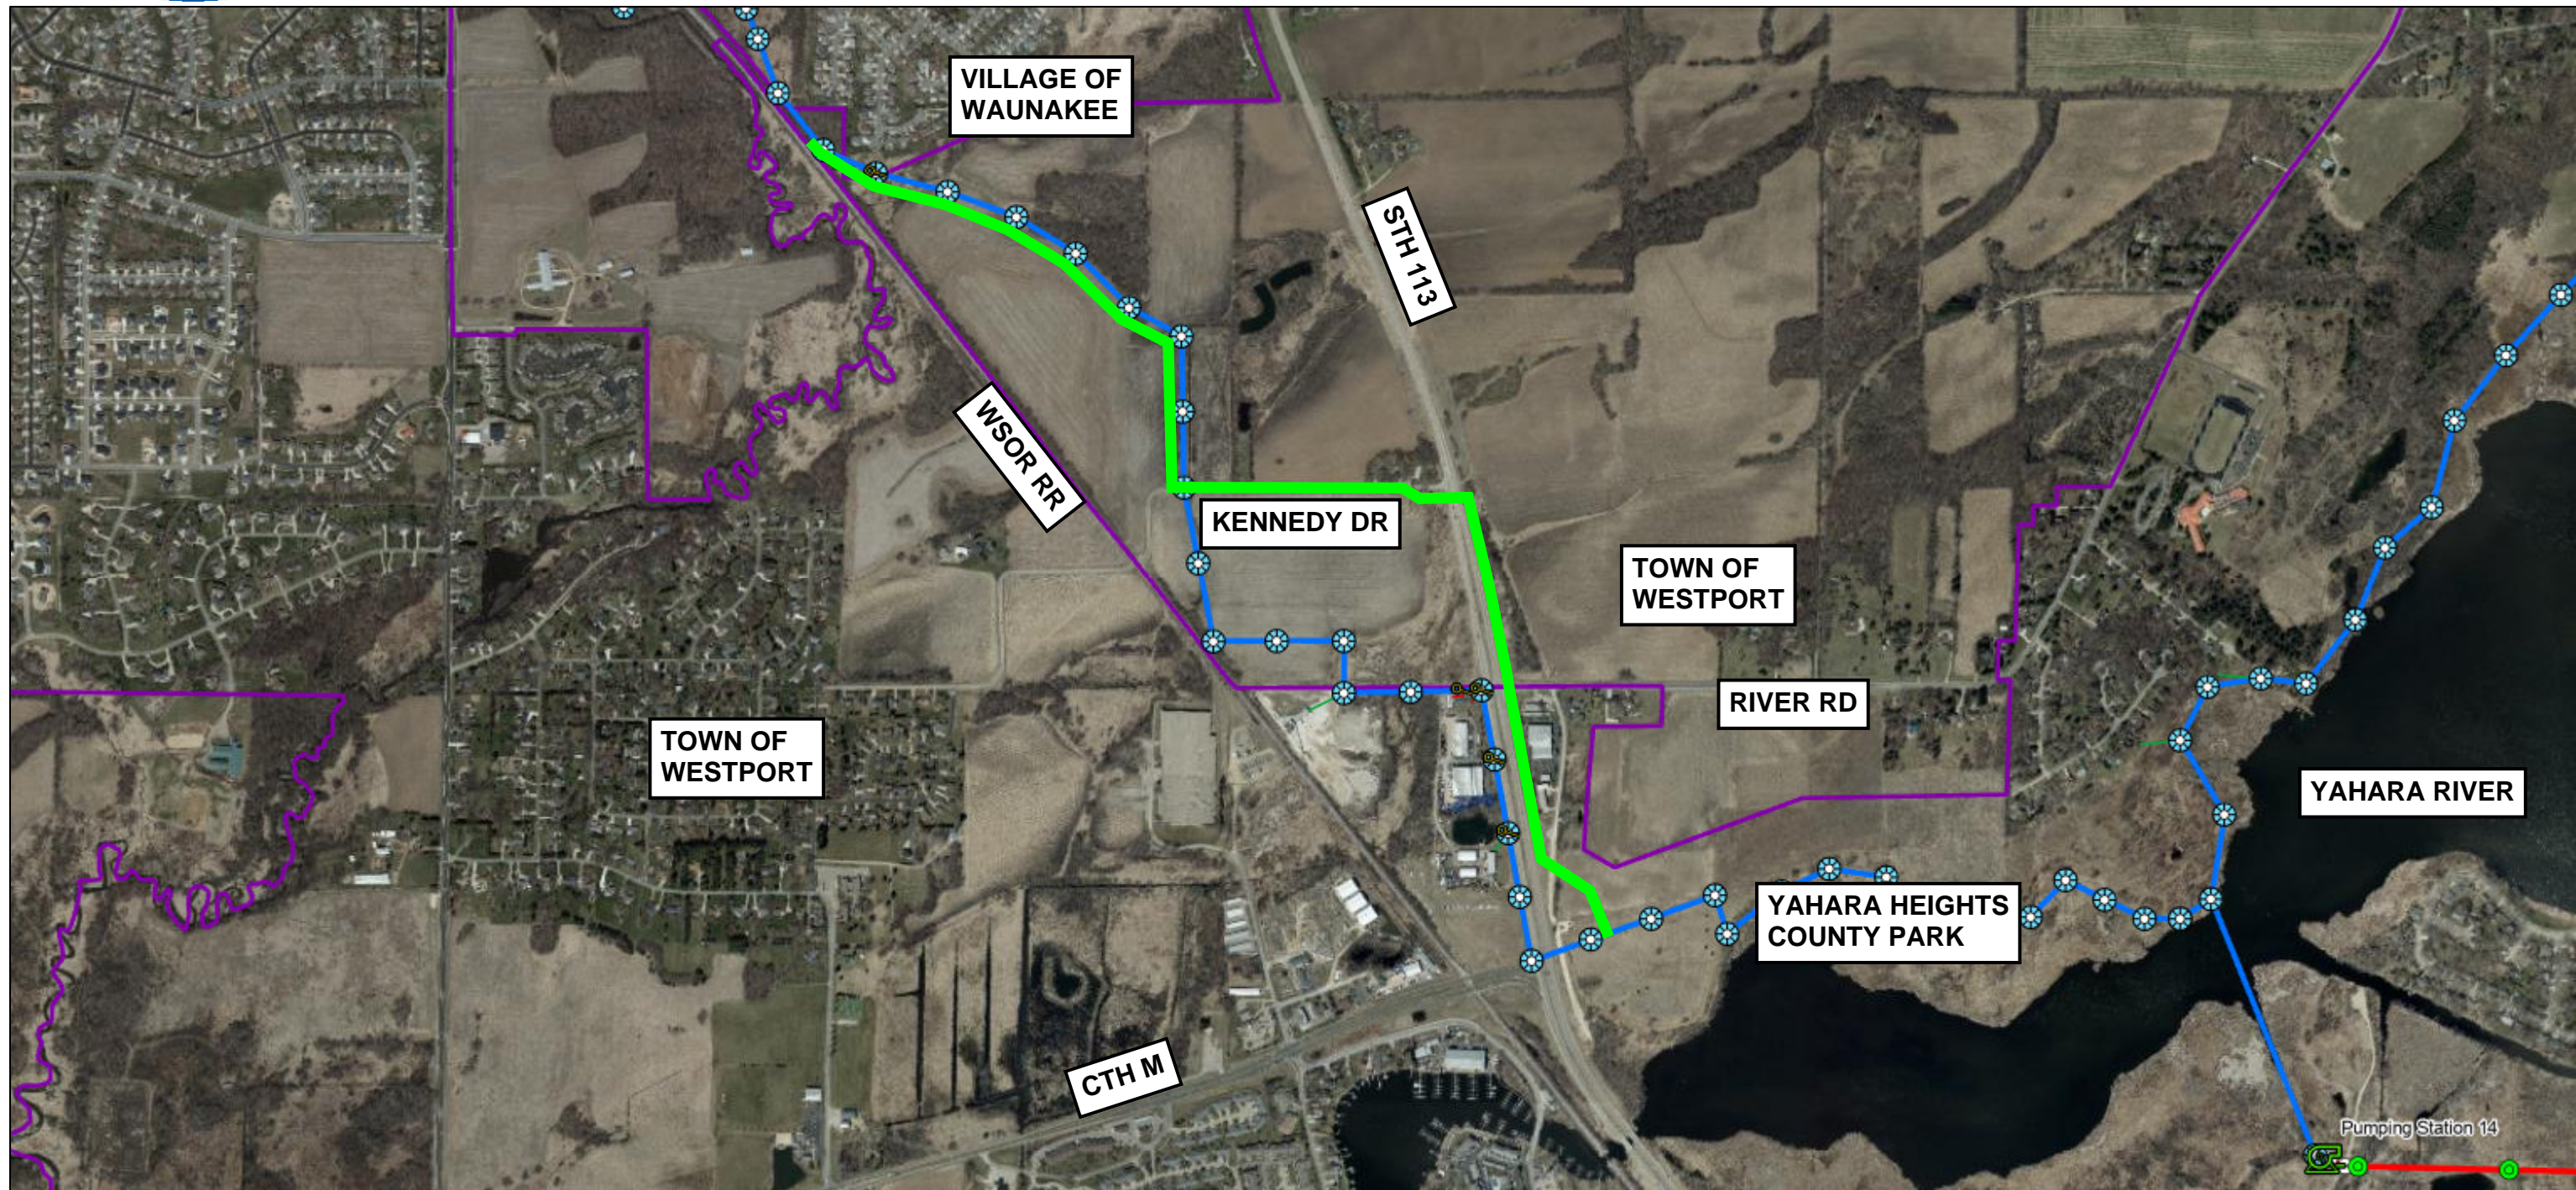

NORTHEAST INTERCEPTOR WAUNAKEE EXTENSION CAPACITY IMPROVEMENTS PHASE 1 PROJECT LOCATION

6/12/2024, 11:29:27 AM

LEGEND

-  EXISTING NORTHEAST INTERCEPTOR WAUNAKEE EXTENSION
-  PHASE 1 - NORTHEAST INTERCEPTOR WAUNAKEE EXTENSION CAPACITY IMPROVEMENTS PROJECT

Sources: Esri, Airbus DS, USGS, NGA, NASA, CGIAR, N Robinson, NCEAS, NLS, OS, NMA, Geodatastyrelsen, Rijkswaterstaat, GSA, Geoland, FEMA, Intermap and the GIS user community